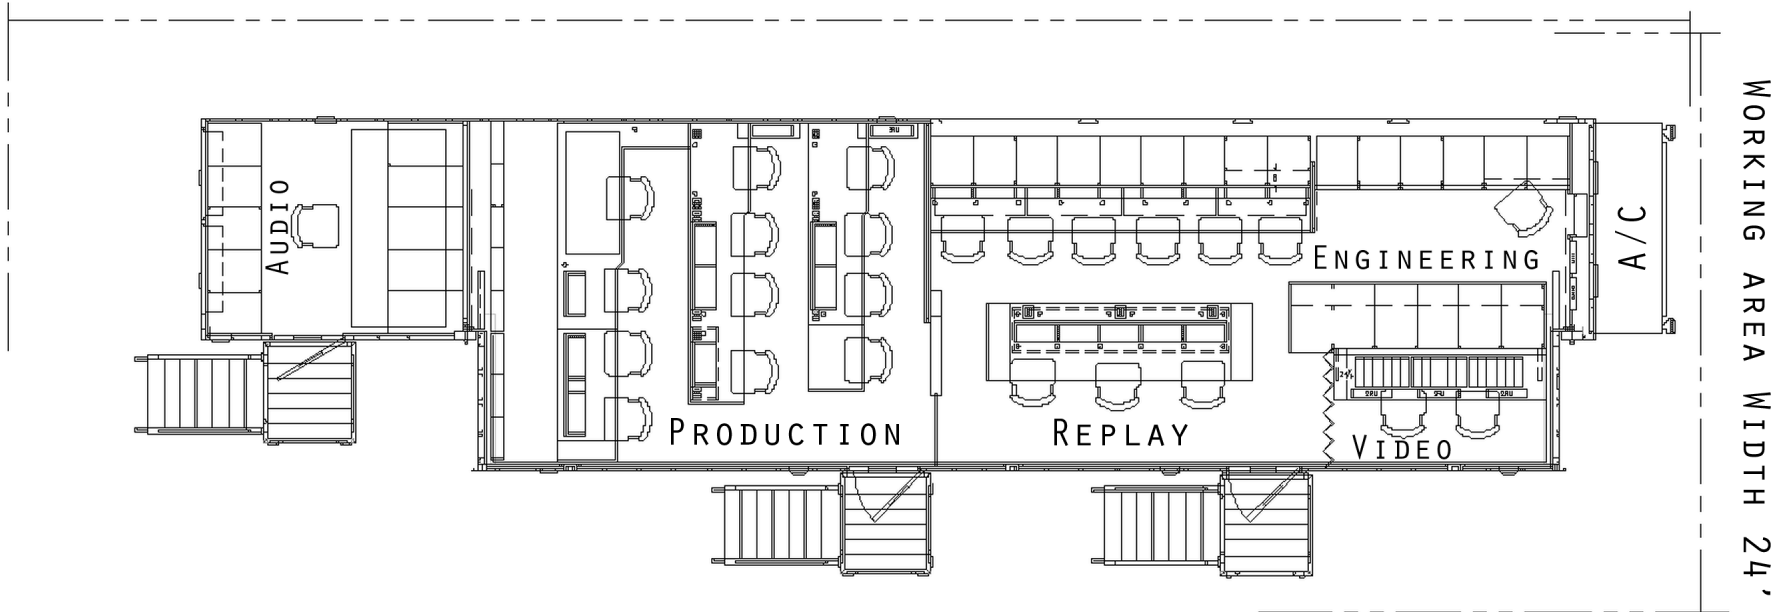

# APOLLO

WORKING AREA LENGTH 64'

WORKING AREA WIDTH 24'

PLEASE CALL TO DISCUSS SPECIAL PARKING SITUATIONS. 603-882-5222